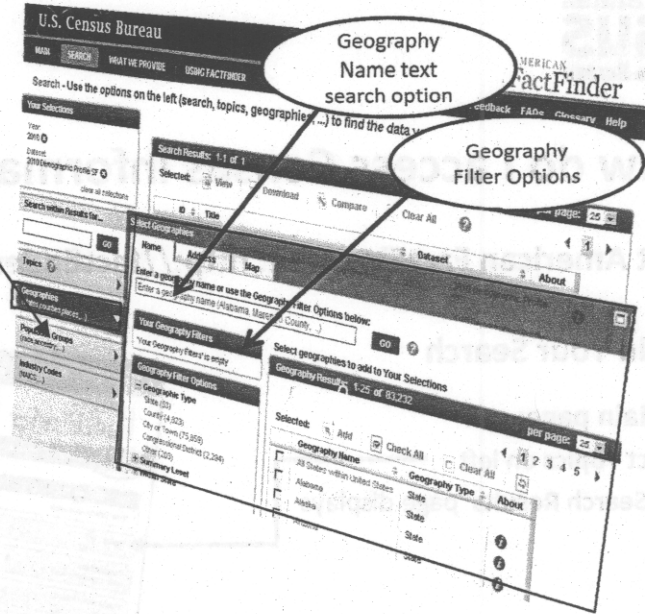

How do I access Census information for my community?

1. Visit American FactFinder at: <http://factfinder2.census.gov>

2. Begin Your Search

From the Main page:

- Select Topics on left
- The Search Results page displays

3. Select a Year & Dataset

Expand Year:

- Select "2010"

Expand Dataset:

- Select "2010 Demographic Profile SF"

"Your Selections" and "Search Results" are updated.

- The 2010 Demographic Profile Summary File table is the first item in the "Search Results" list

3. Select Your Geography

- Select Geographies – This will open the gray-bordered Select Geographies overlay window
- Use the Geography Name text search option or Geography Filter Options to select Geographies

EXAMPLE: Find data for Maricopa County, Arizona

- Use the Geography Filter Options to select your Geography type
- Select the Geographic Type County

Expand Within State:

- Select "Arizona"
- Check box next to "Maricopa County"
- Click Add
- "Your Geography Filters" and "Geog Results" are updated