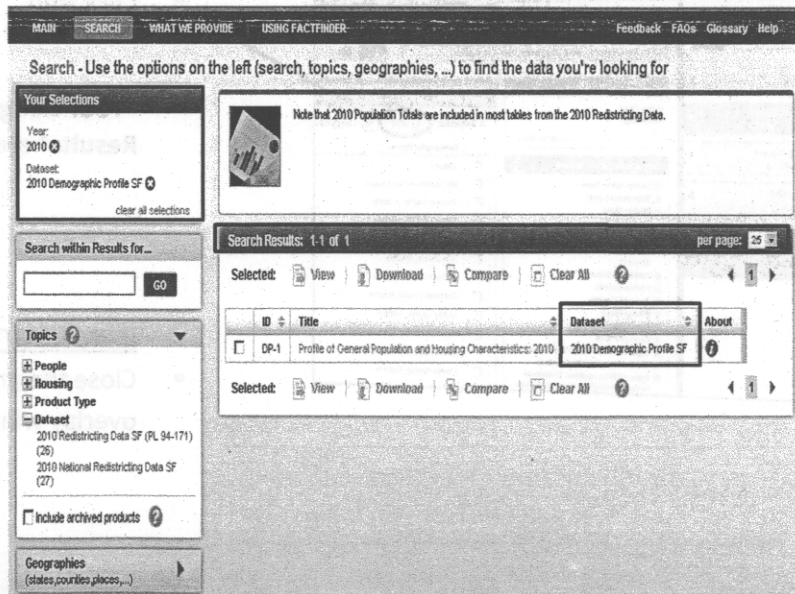

3. Select a Year & Dataset

Expand Year:

- Select "2010"

Expand Dataset:

- Select "2010 Demographic Profile SF"

"Your Selections" and "Search Results" are updated.

- The 2010 Demographic Profile Summary File table is the first item in the "Search Results" list

EXAMPLE: Find data for Maricopa County, Arizona

- Use the Geography Filter Options to select your Geography type
- Select the Geographic Type County

Expand Within State:

- Select "Arizona"
- Check box next to "Maricopa County"
- Click Add
- "Your Geography Filters" and "Geog Results" are updated