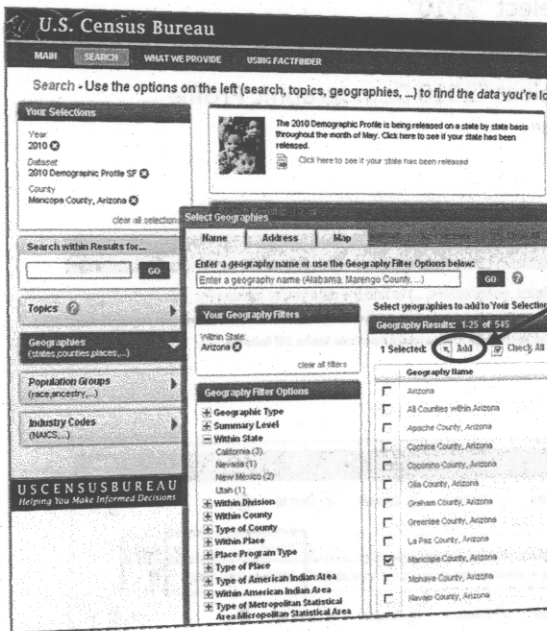

How do I access Census information for my community?

1. Visit American FactFinder at: <http://factfinder2.census.gov>

2. Begin Your Search

From the Main page:

- Select Topics on left
- The Search Results page displays

3. Select a Year & Dataset

Expand Year:

- Select "2010"

Expand Dataset:

- Select "2010 Demographic Profile SF"

"Your Selections" and "Search Results" are updated.

- The 2010 Demographic Profile Summary File table is the first item in the "Search Results" list

3. Select Your Geography

- Select Geographies – This will open the gray-bordered Select Geographies overlay window
- Use the Geography Name text search option or Geography Filter Options to select Geographies

EXAMPLE: Find data for Maricopa County, Arizona

- Use the Geography Filter Options to select your Geography type
- Select the Geographic Type County

Expand Within State:

- Select "Arizona"
- Check box next to "Maricopa County"
- Click Add
- "Your Geography Filters" and "Geog Results" are updated