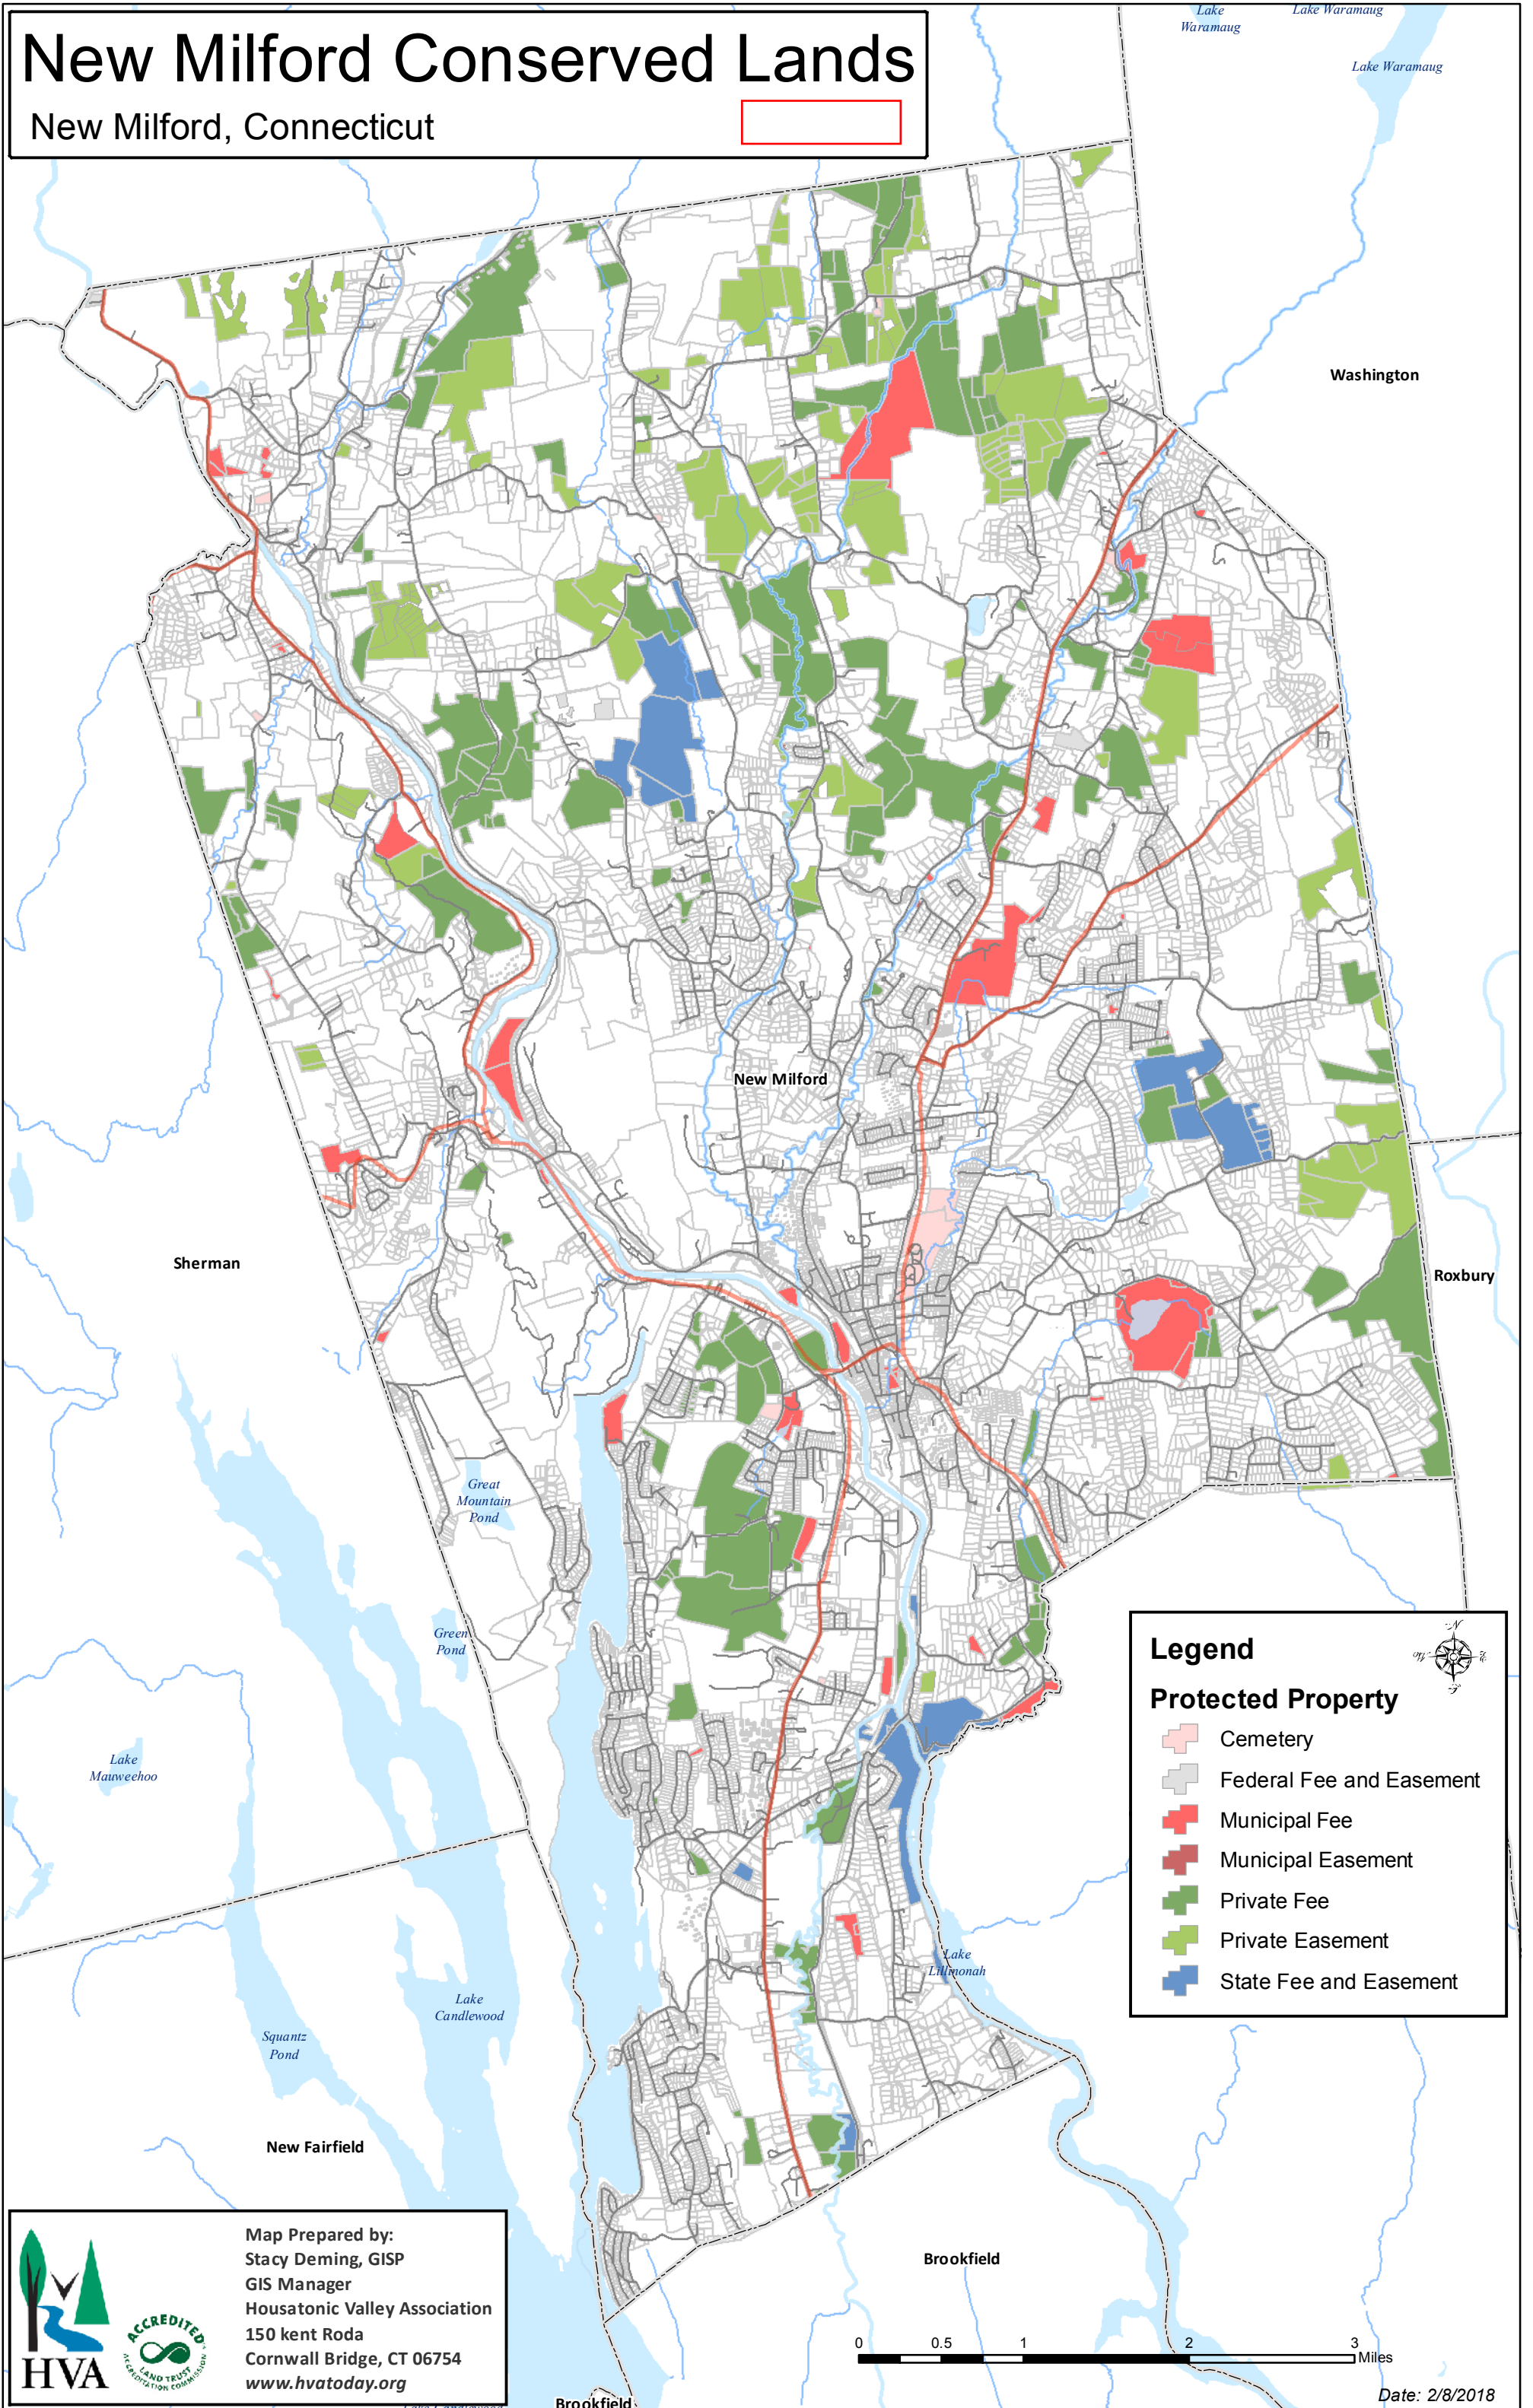

# New Milford Conserved Lands

New Milford, Connecticut

**Legend**

**Protected Property**

- Cemetery
- Federal Fee and Easement
- Municipal Fee
- Municipal Easement
- Private Fee
- Private Easement
- State Fee and Easement

Map Prepared by:  
Stacy Deming, GISP  
GIS Manager  
Housatonic Valley Association  
150 Kent Roda  
Cornwall Bridge, CT 06754  
[www.hvatoday.org](http://www.hvatoday.org)

Date: 2/8/2018